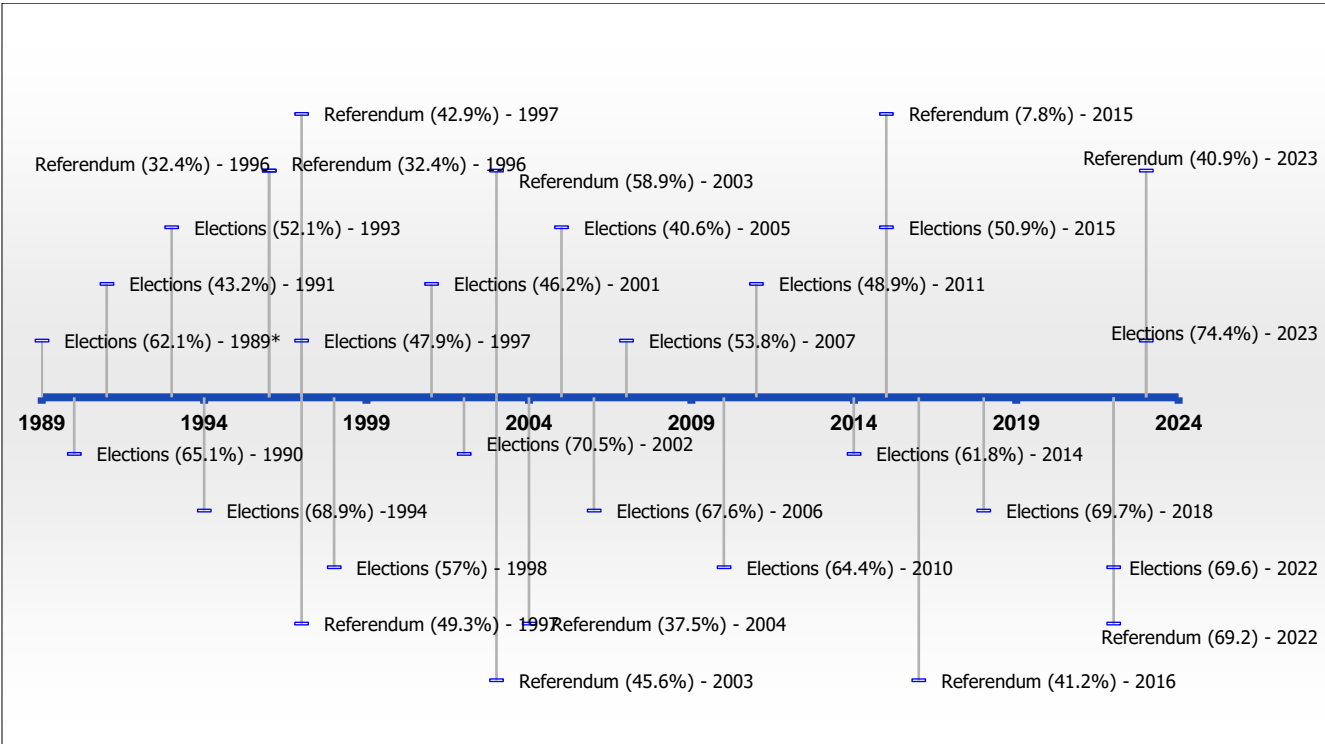

Figure A1. Turnout in parliamentary elections and nationwide referendums in Poland and Hungary

* Partially free elections.

Sources: National Electoral Commission in Poland. Home page. <https://pkw.gov.pl>
 National Election Office in Hungary. Home page. <https://www.valasztas.hu/web/national-election-office>

Figure A2. Turnout in the most recent parliamentary elections in 27 European Union countries (2020-2024)

* Enforced compulsory voting.

Source: IDEA International. (2024). Voter turnout database [Data set].

<https://www.idea.int/data-tools/data/voter-turnout-database>