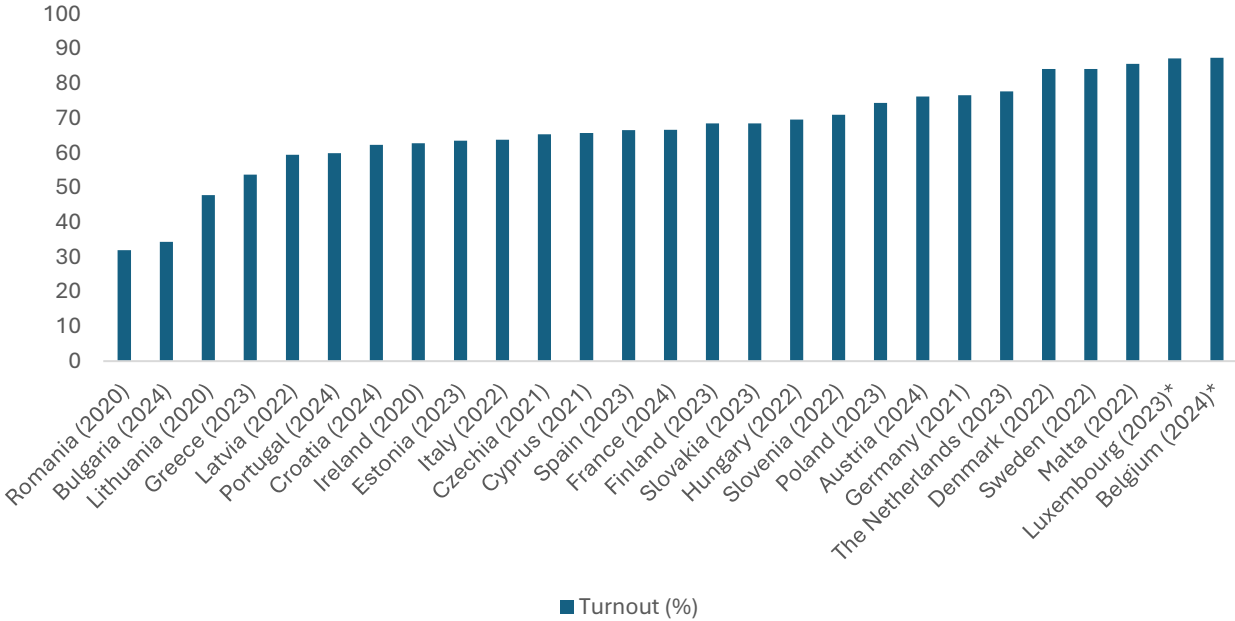

Figure A1. Turnout in parliamentary elections and nationwide referendums in Poland and Hungary

* Partially free elections.

Sources: National Electoral Commission in Poland. Home page. <https://pkw.gov.pl>
 National Election Office in Hungary. Home page. <https://www.valasztas.hu/web/national-election-office>

Figure A2. Turnout in the most recent parliamentary elections in 27 European Union countries (2020-2024)

* Enforced compulsory voting.

Source: IDEA International. (2024). Voter turnout database [Data set].